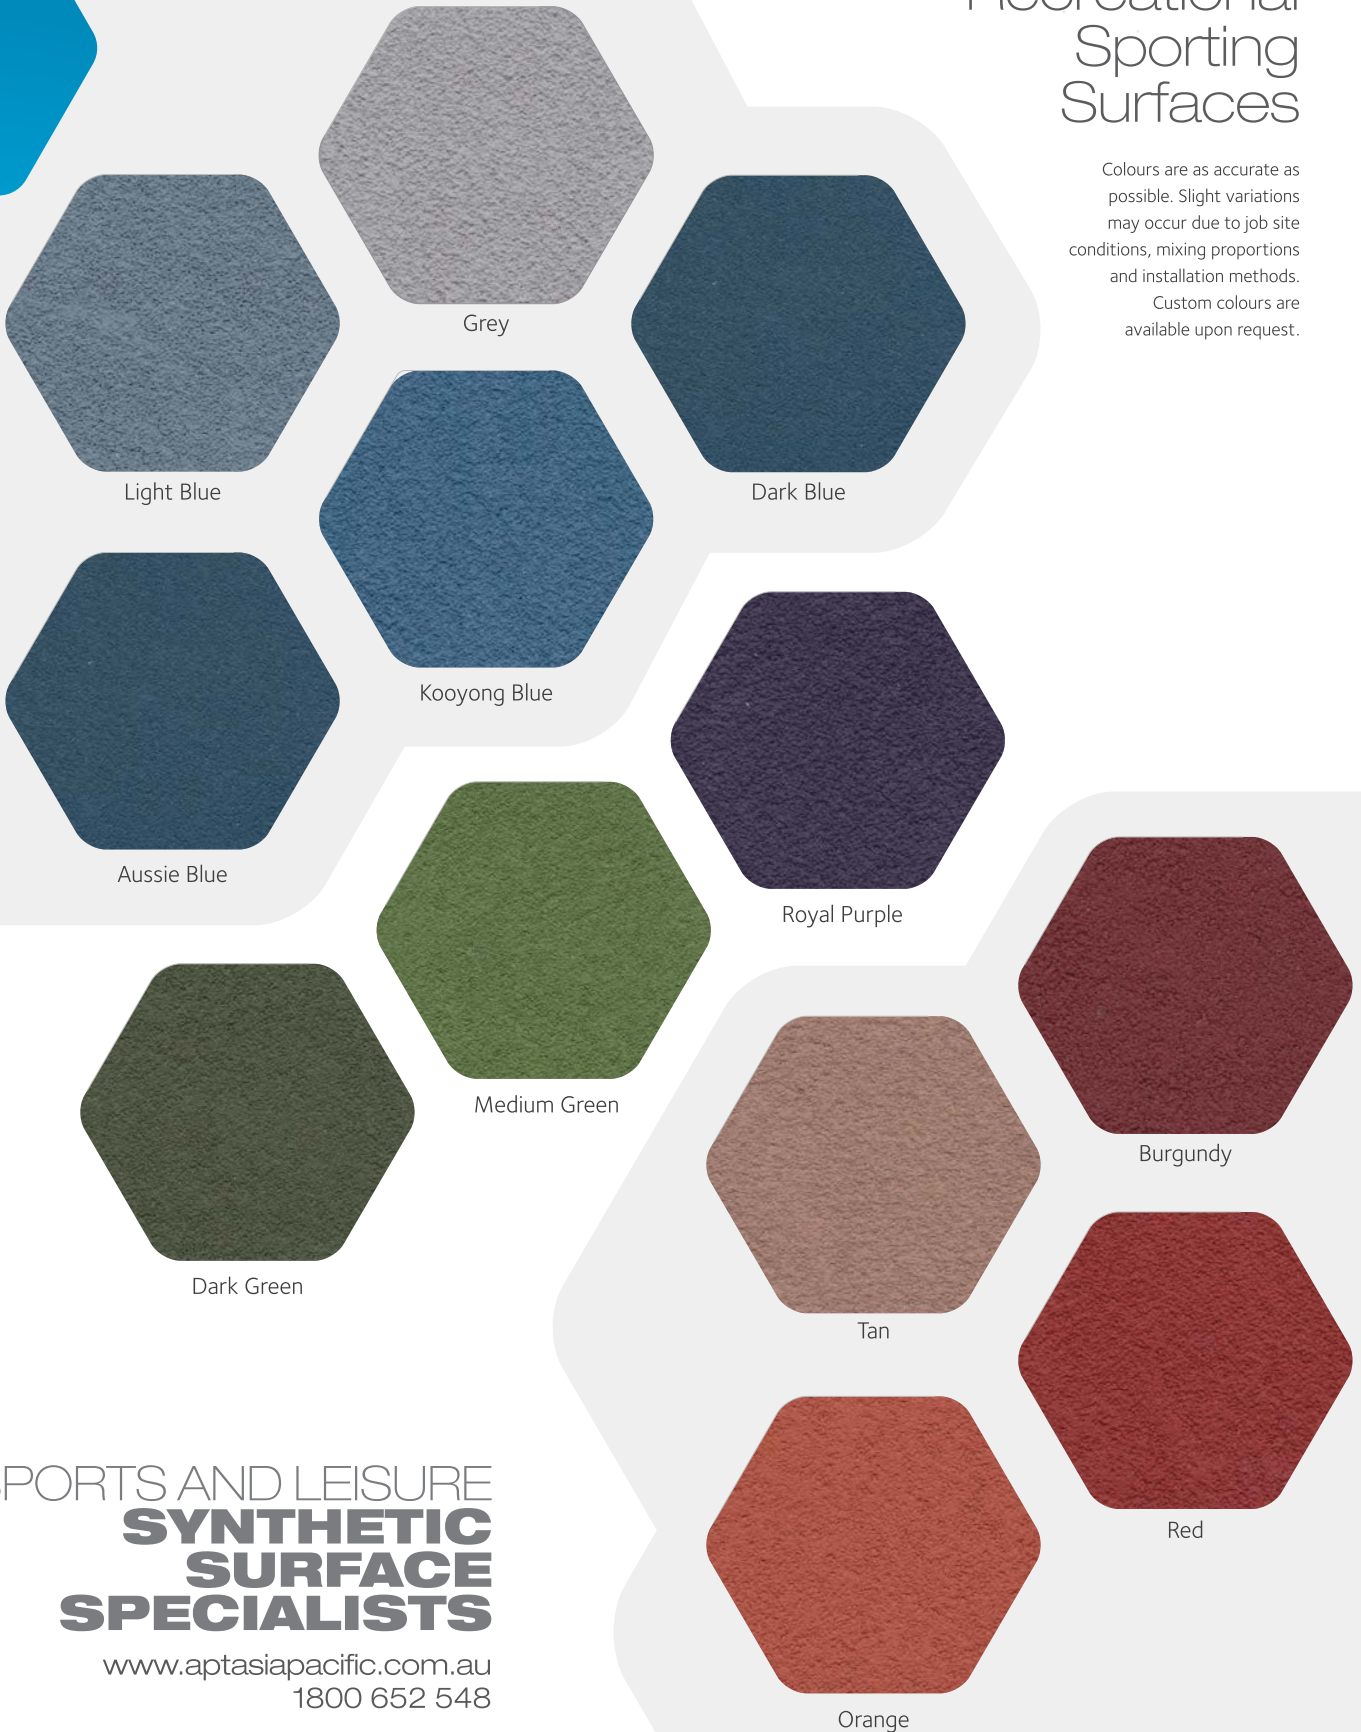

Laykold®

COLOUR CHART

Professional and Recreational Sporting Surfaces

Colours are as accurate as possible. Slight variations may occur due to job site conditions, mixing proportions and installation methods. Custom colours are available upon request.