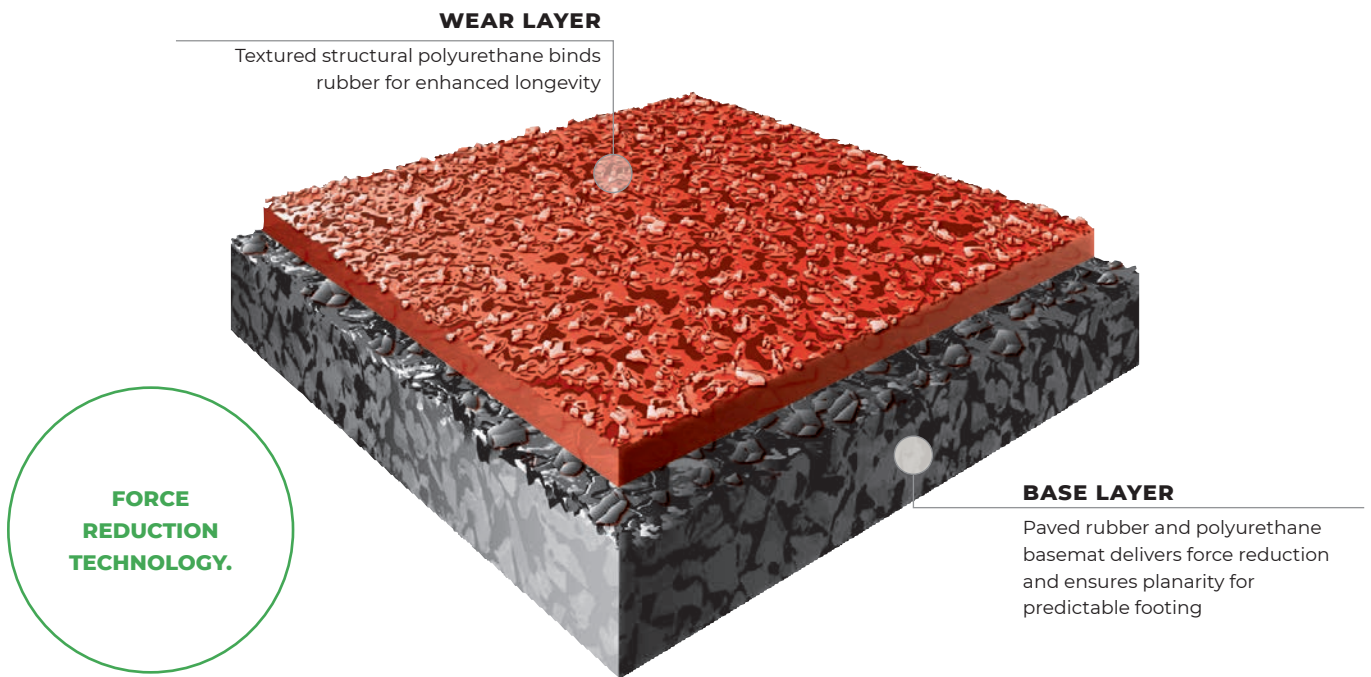

Rekortan®

BS

THE
WORLD'S
MOST
CERTIFIED
TRACKS

BASE MAT

BUDGET FRIENDLY.
REGIONAL STADIUMS,
SCHOOLS, COMMUNITY
& MULTIPURPOSE.
FORCE REDUCTION.

SMART
ATHLETE PERFORMANCE
DIAGNOSTIC SYSTEM

GET
SMART

THE WORLD'S ONLY
SMART SURFACE.

Ask for SMART.
Available exclusively from Rekortan.

FOR STADIUMS, COMMUNITIES, SCHOOLS & MULTIPURPOSE

This 13mm permeable, budget conscious system features a paved-in-place base layer and encapsulated wear layer

HIGHLIGHTS

- ▶ World Athletics Certified System
- ▶ Permeable basemat structural coat system
- ▶ High energy return
- ▶ Budget friendly
- ▶ Top wear layer is encapsulated, which binds rubber (no shedding), spike resistant, enhanced longevity